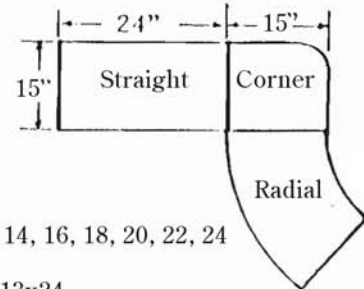

POOL COPING

SK-201

STAIR TREAD

SK-201/A

LEFT OR RIGHT CORNER

POOL COPING

SK-201/B

Available components:

Inside and outside corner

Radial: R1, 2, 3, 4, 5, 6, 7, 8, 9, 10, 11, 12, 14, 16, 18, 20, 22, 24

Also available: 13x24 in same design.

Limited availability of radial modules for 13x24.

BULLNOSE & COVE COPING