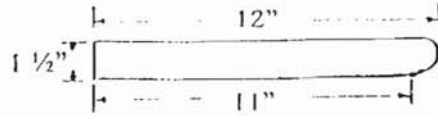

POOL COPING

SK-201

STAIR TREAD

SK-201/A

LEFT OR RIGHT CORNER

POOL COPING

SK-201/B

Available components:

Inside and outside corner

Radial: R1, 2, 3, 4, 5, 6, 7, 8, 9, 10, 11, 12, 14, 16, 18, 20, 22, 24

Also available: 13x24 in same design.

Limited availability of radial modules for 13x24.

BULLNOSE & COVE COPING