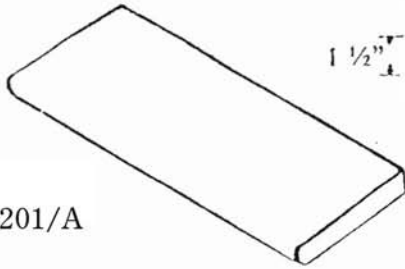

POOL COPING

SK-201

STAIR TREAD

SK-201/A

LEFT OR RIGHT CORNER

POOL COPING

SK-201/B

Available components:

Inside and outside corner

Radial: R1, 2, 3, 4, 5, 6, 7, 8, 9, 10, 11, 12, 14, 16, 18, 20, 22, 24

Also available: 13x24 in same design.

Limited availability of radial modules for 13x24.

BULLNOSE & COVE COPING