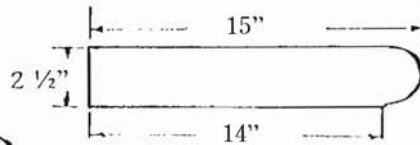

POOL COPING

SK-201

STAIR TREAD

SK-201/A

LEFT OR RIGHT CORNER

POOL COPING

SK-201/B

Available components:

Inside and outside corner

Radial: R1, 2, 3, 4, 5, 6, 7, 8, 9, 10, 11, 12, 14, 16, 18, 20, 22, 24

Also available: 13x24 in same design.

Limited availability of radial modules for 13x24.

BULLNOSE & COVE COPING