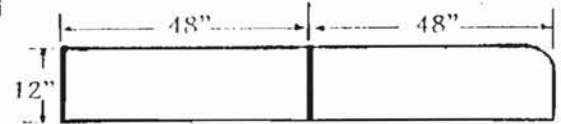

POOL COPING

SK-201

STAIR TREAD

SK-201/A

LEFT OR RIGHT CORNER

POOL COPING

SK-201/B

Available components:

Inside and outside corner

Radial: R1, 2, 3, 4, 5, 6, 7, 8, 9, 10, 11, 12, 14, 16, 18, 20, 22, 24

Also available: 13x24 in same design.

Limited availability of radial modules for 13x24.

BULLNOSE & COVE COPING