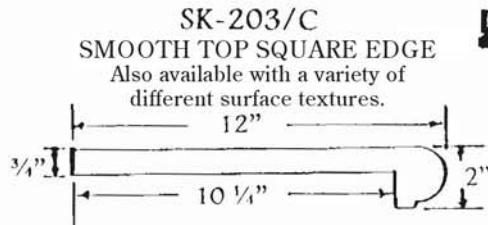

STAIR COPING

SK-203

STAIR COPING CORNER
Available with a variety of
surface textures

Phone: 310-639-8960
Fax: 310-639-8970

E-Mail: info@calgacrete.com
Web: www.calgacrete.com