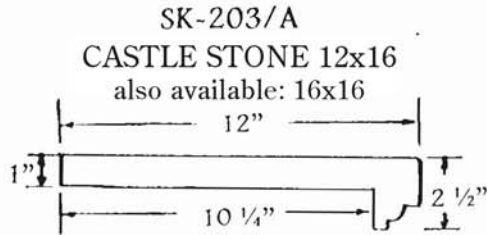

STAIR COPING

SK-203

STAIR COPING CORNER
Available with a variety of
surface textures

Phone: 310-639-8960
Fax: 310-639-8970

E-Mail: info@calgacrete.com
Web: www.calgacrete.com