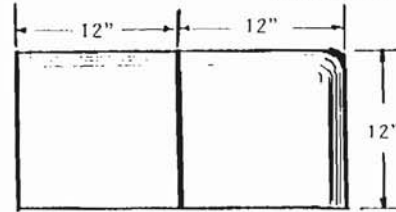

STAIR COPING

SK-203

STAIR COPING CORNER
Available with a variety of
surface textures

Phone: 310-639-8960
Fax: 310-639-8970

E-Mail: info@calgacrete.com
Web: www.calgacrete.com