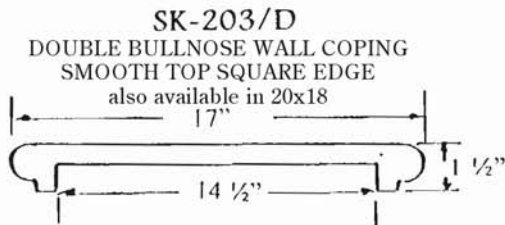

STAIR COPING

SK-203

STAIR COPING CORNER
Available with a variety of
surface textures

Phone: 310-639-8960
Fax: 310-639-8970

E-Mail: info@calgacrete.com
Web: www.calgacrete.com